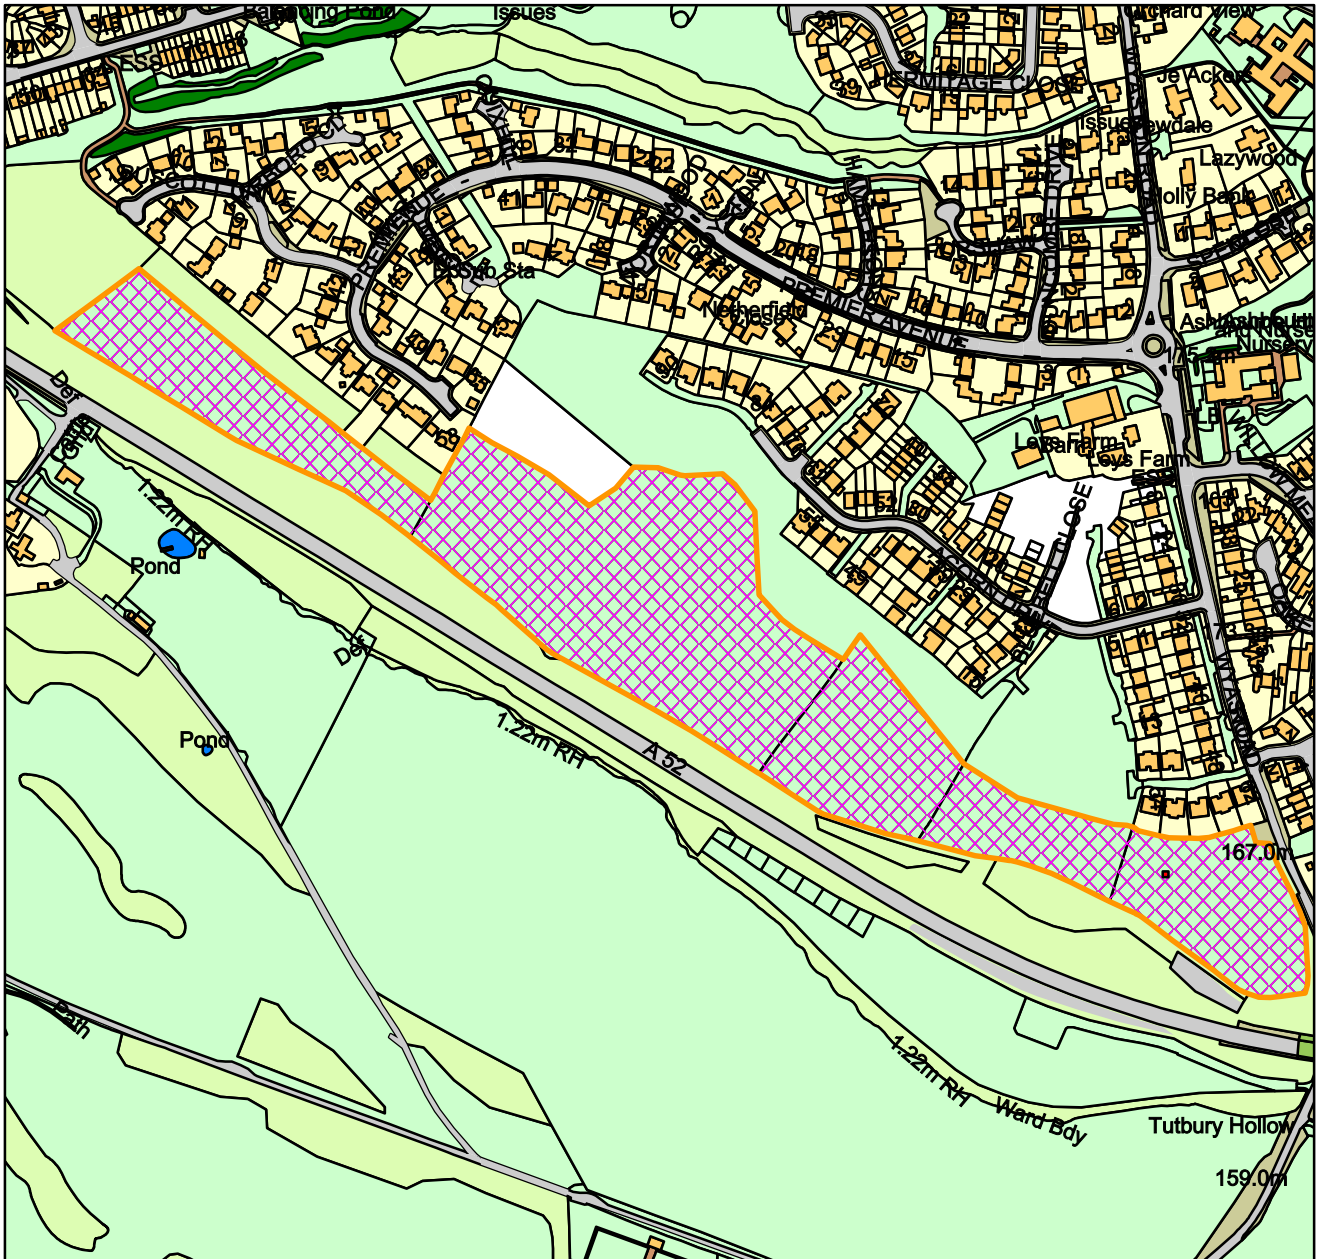

22/01339/FUL

Lot 2, Leys Farm, Wyaston Road, Ashbourne, Derbyshire

Derbyshire Dales DC

1:4,750

Date: 30/11/2023

100019785

Crown Copyright and database rights (2018) Ordnance Survey (100019785)  
Derbyshire Dales District Council,  
Town Hall, Bank Road, Matlock, Derbyshire DE4 3NN.  
Telephone: (01629) 761100.  
website :www.derbyshiredales.gov.uk